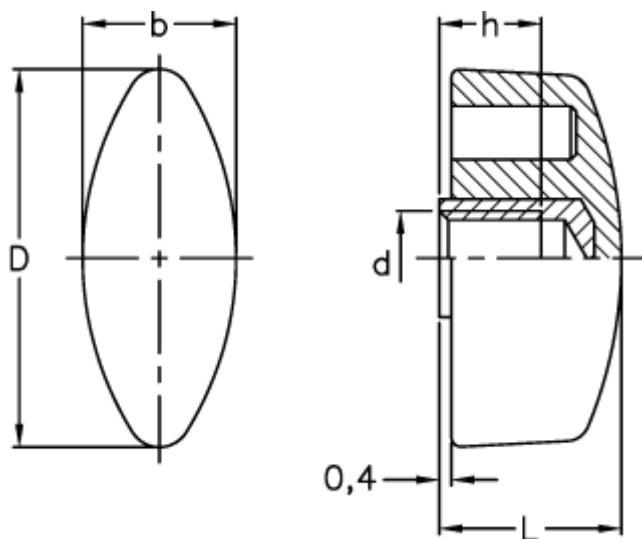

Article number: 2302008452

Description: E+G Wing knob
CT.476/40 B-M8

Measures

b = 15.5

d = 40

d 6H = M8

h = 8

L = 17